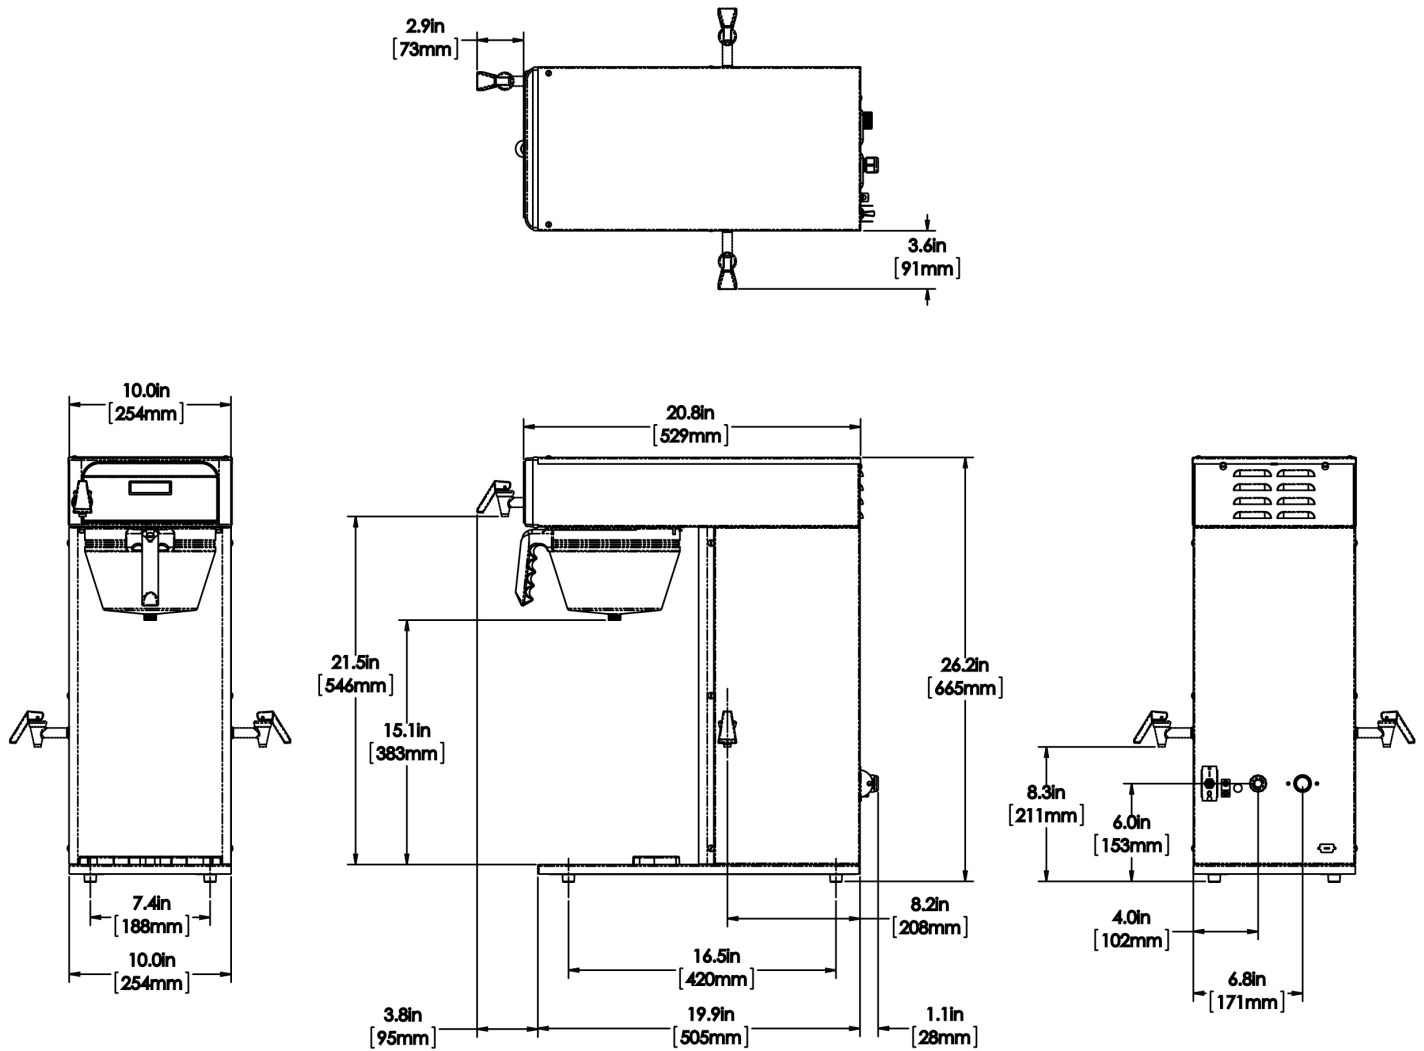

Last Updated:
01/26/2022

	Unit			Shipping				
	Height	Width	Depth	Height	Width	Depth	Weight	Volume
English	26.2 in.	10.0 in.	24.8 in.	34.9 in.	13.3 in.	27.4 in.	46.126 lbs	7.321 ft ³
Metric	66.5 cm	25.4 cm	63.0 cm	88.6 cm	33.7 cm	69.5 cm	20.923 kgs	0.207 m ³